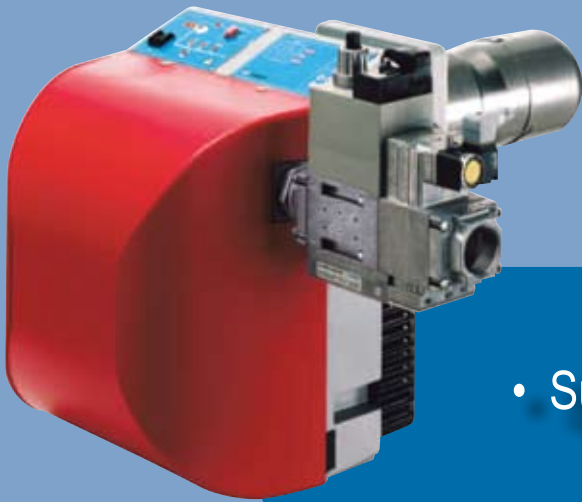

FOR SALE

Coffee Roasting Fume Incinerator

- Suited to Coffee Roasting
- To suit gas burner 350 kw rating
- Stainless steel,
- Insulated,
- 1800H x 1100Dia,
- Hardly used, new condition.

- Suitable gas burner available