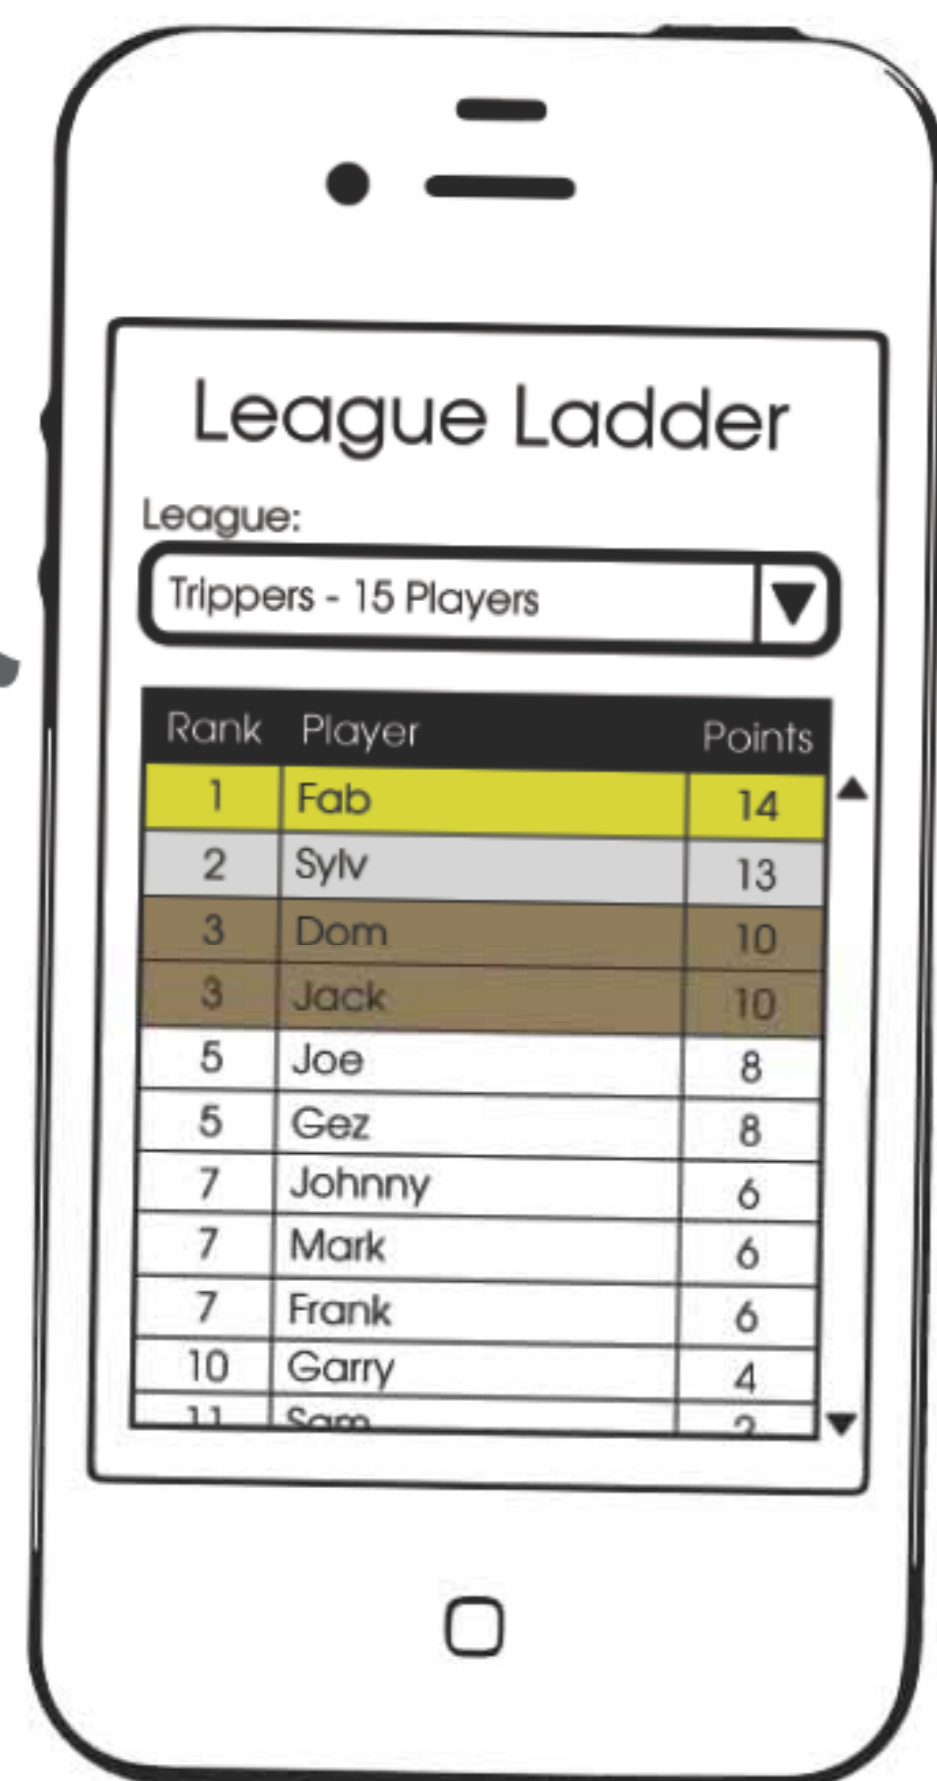

APP LOGO
OPTION A

APP LOGO
OPTION B

SIGN IN

SIGN UP

SETUP A LEAGUE

WORLD CUP PREDICTIONS APP

VIEW WORLD
WIDE LADDER

VIEW LEAGUE
LADDER